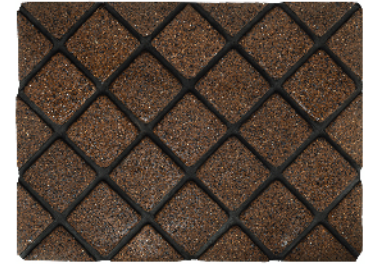

Code:A06 dimensions :100x100x27