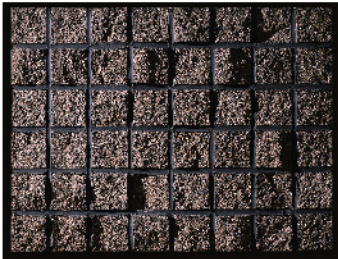

## Rocky Brick

Code:C06 dimensions :70x310

Code:C09 dimensions :70x70

Code:C09 dimensions :70x310

Code:C10 dimensions :70x70

Code:C10 dimensions :70x310

Code:C11 dimensions :70x70

Code:C11 dimensions :70x310